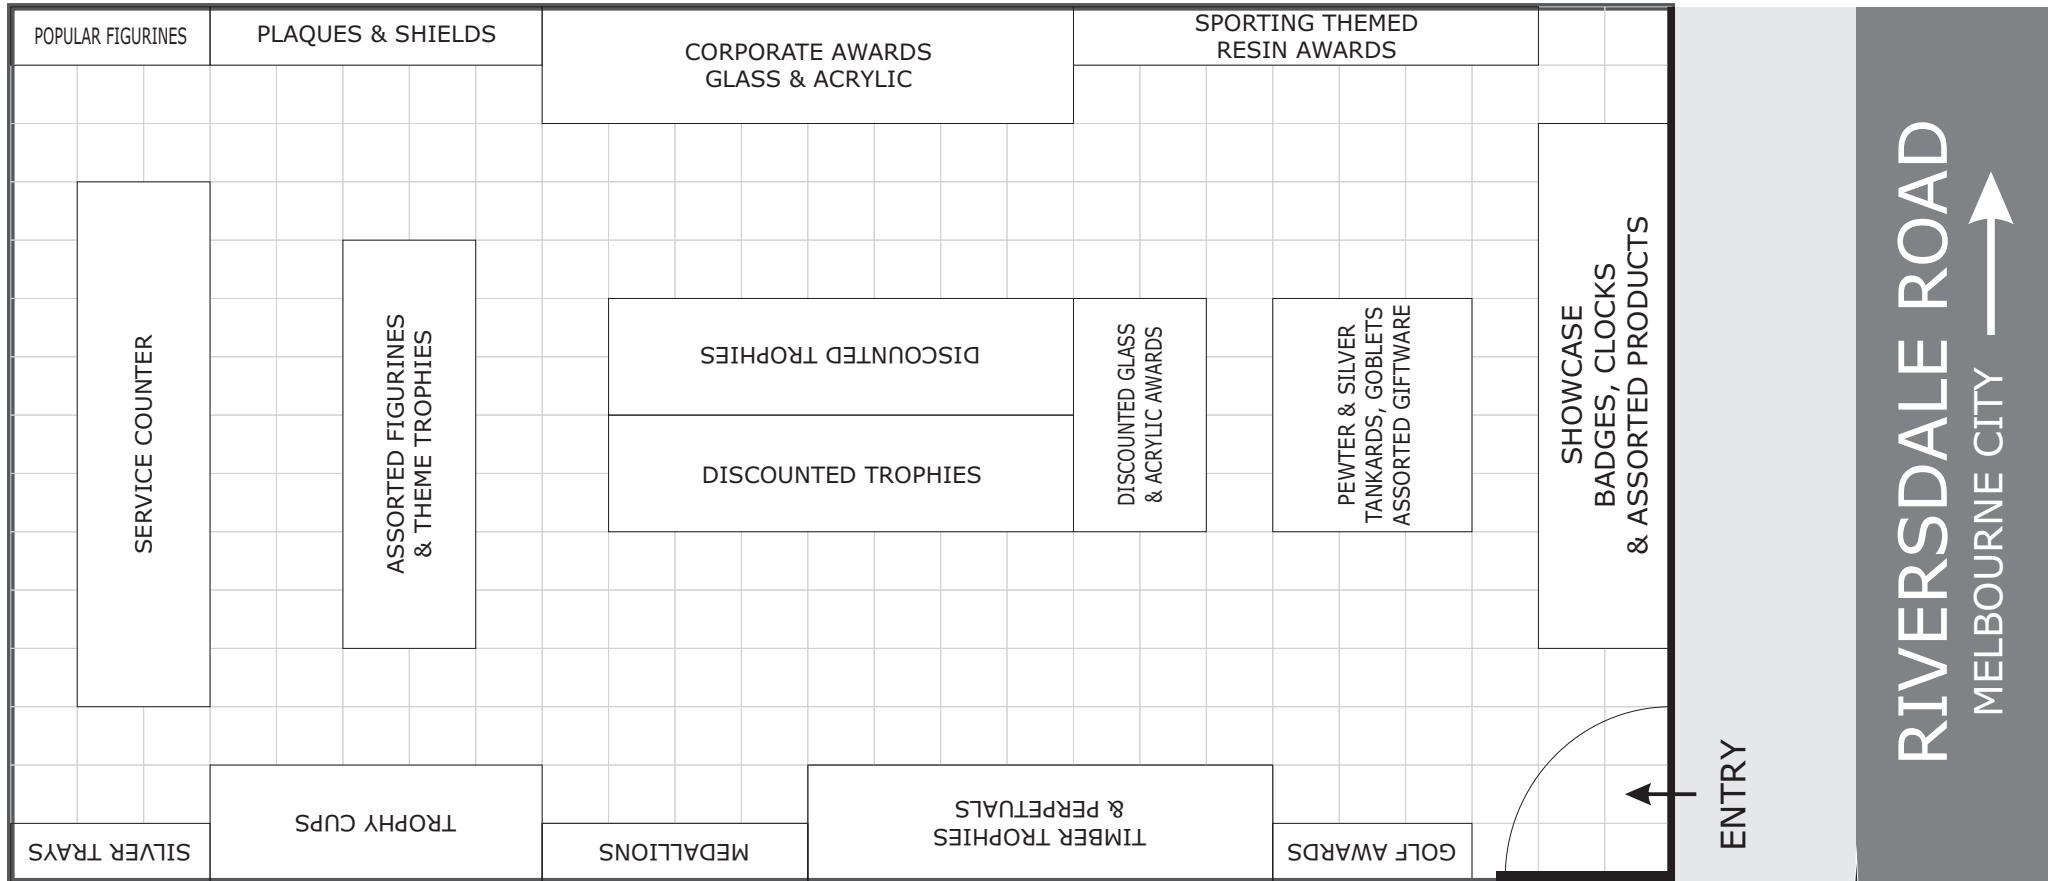

LIFE TIME
TROPHIES & ENGRAVING
CAMBERWELL
Ph: 03 9888 6155 | Fax: 03 9836 7251
www.lttc.com.au

762 RIVERSDALE RD CAMBERWELL
03 9888 6155 | lifetime@specialtyawards.com.au

NOT TO SCALE

OPEN 9am - 5.30pm MON-FRI, 9am - 12pm SAT
(Closed Sundays & Public Holidays)